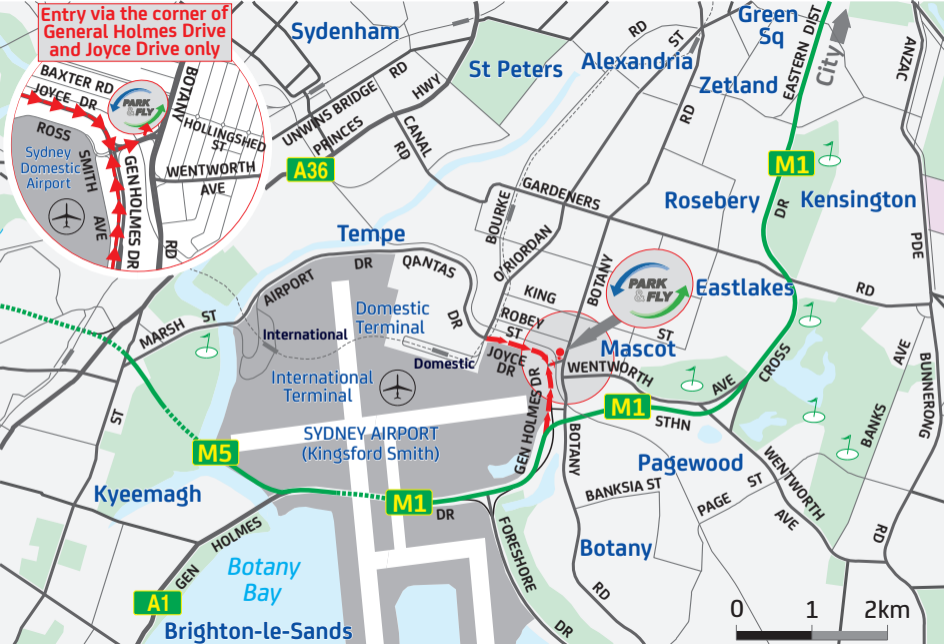

Entry via the corner of
General Holmes Drive
and Joyce Drive only

Sydney
Domestic
Airport

M5

M1

M1

M1

A36

A1

Sydenham

St Peters

Alexandria

Zetland

Green Sq

Rosebery

Kensington

Tempe

Eastlakes

Mascot

Pagewood

Botany

Kyeemagh

SYDNEY AIRPORT
(Kingsford Smith)

International
Terminal

Domestic
Terminal

Botany
Bay

Brighton-le-Sands

0 1 2km