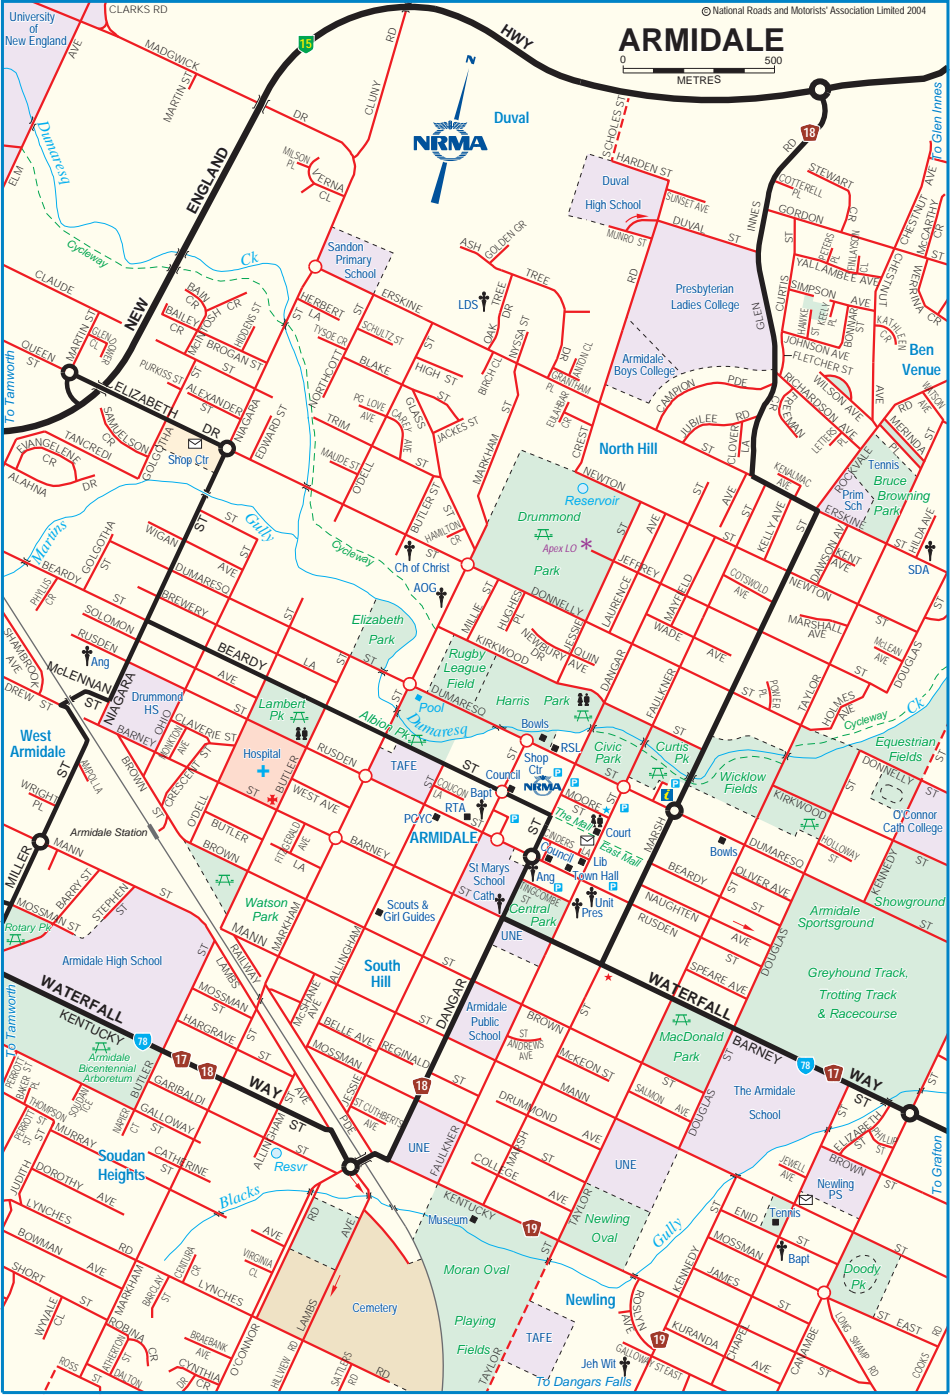

University of New England

ARMIDALE

0 500 METRES

Duval

Duval High School

Presbyterian Ladies College

Armidale Boys College

North Hill

Drummond Park

Elizabeth Park

Harris Park

Watson Park

Armidale Public School

Armidale High School

Armidale Bicentennial Arboretum

Armidale Sportsground

Newling Oval

Moran Oval

Armidale School

Newling Oval

Armidale School

Newling Oval

Armidale School

Newling Oval

Armidale School

Newling Oval

Armidale School

Newling Oval

Armidale School

Ben Venue

Tennis Bruce Browning Park

Prim Sch

SDA

O'Connor Cath College

Showground

Armidale Sportsground

Newling Oval

Armidale School

Newling Oval

Armidale School

Newling Oval

Armidale School

Newling Oval

Armidale School

Newling Oval

Armidale School

Newling Oval

Armidale School

Newling Oval

Armidale School