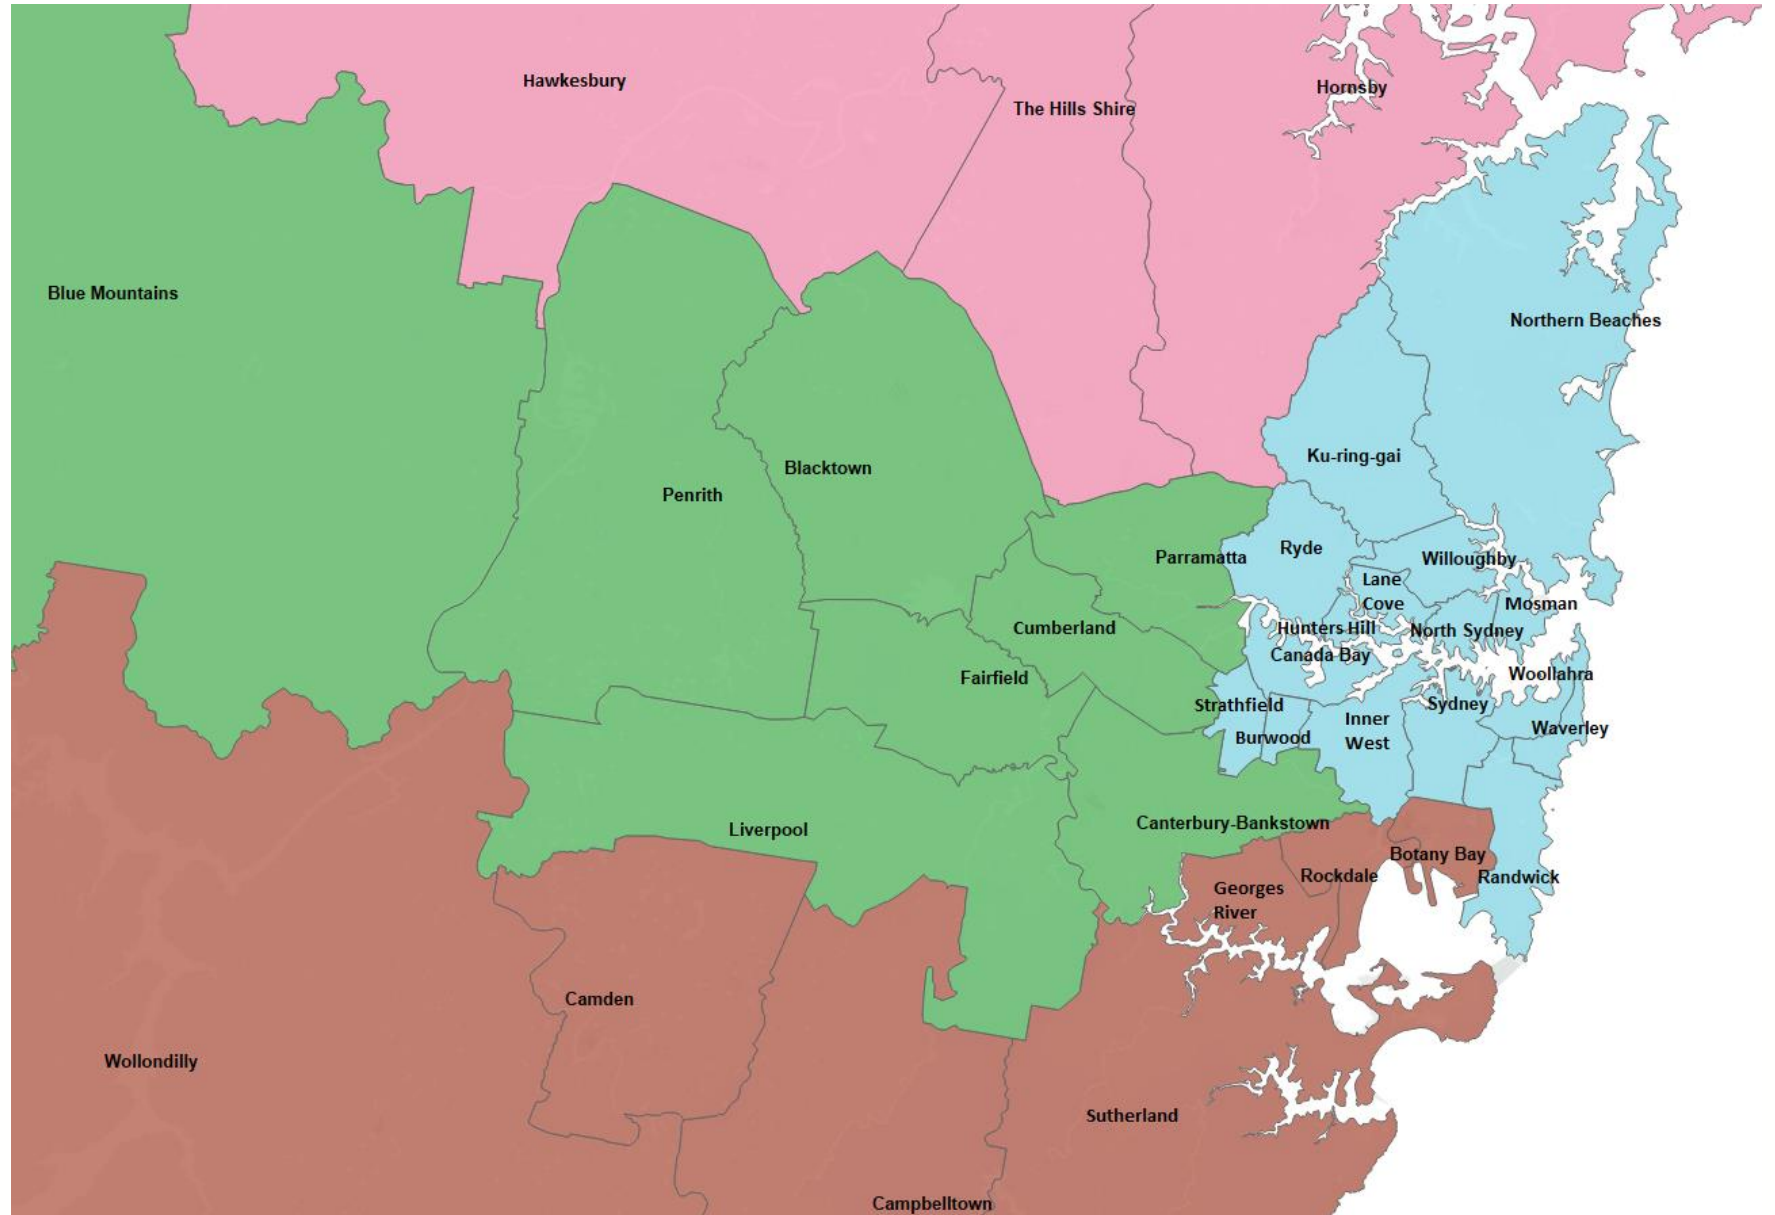

All Electoral Regions

Greater Sydney Metropolitan Area

Townsend

Fiona Simson

Harbour

Tim Trumper

Howe

Coral Taylor