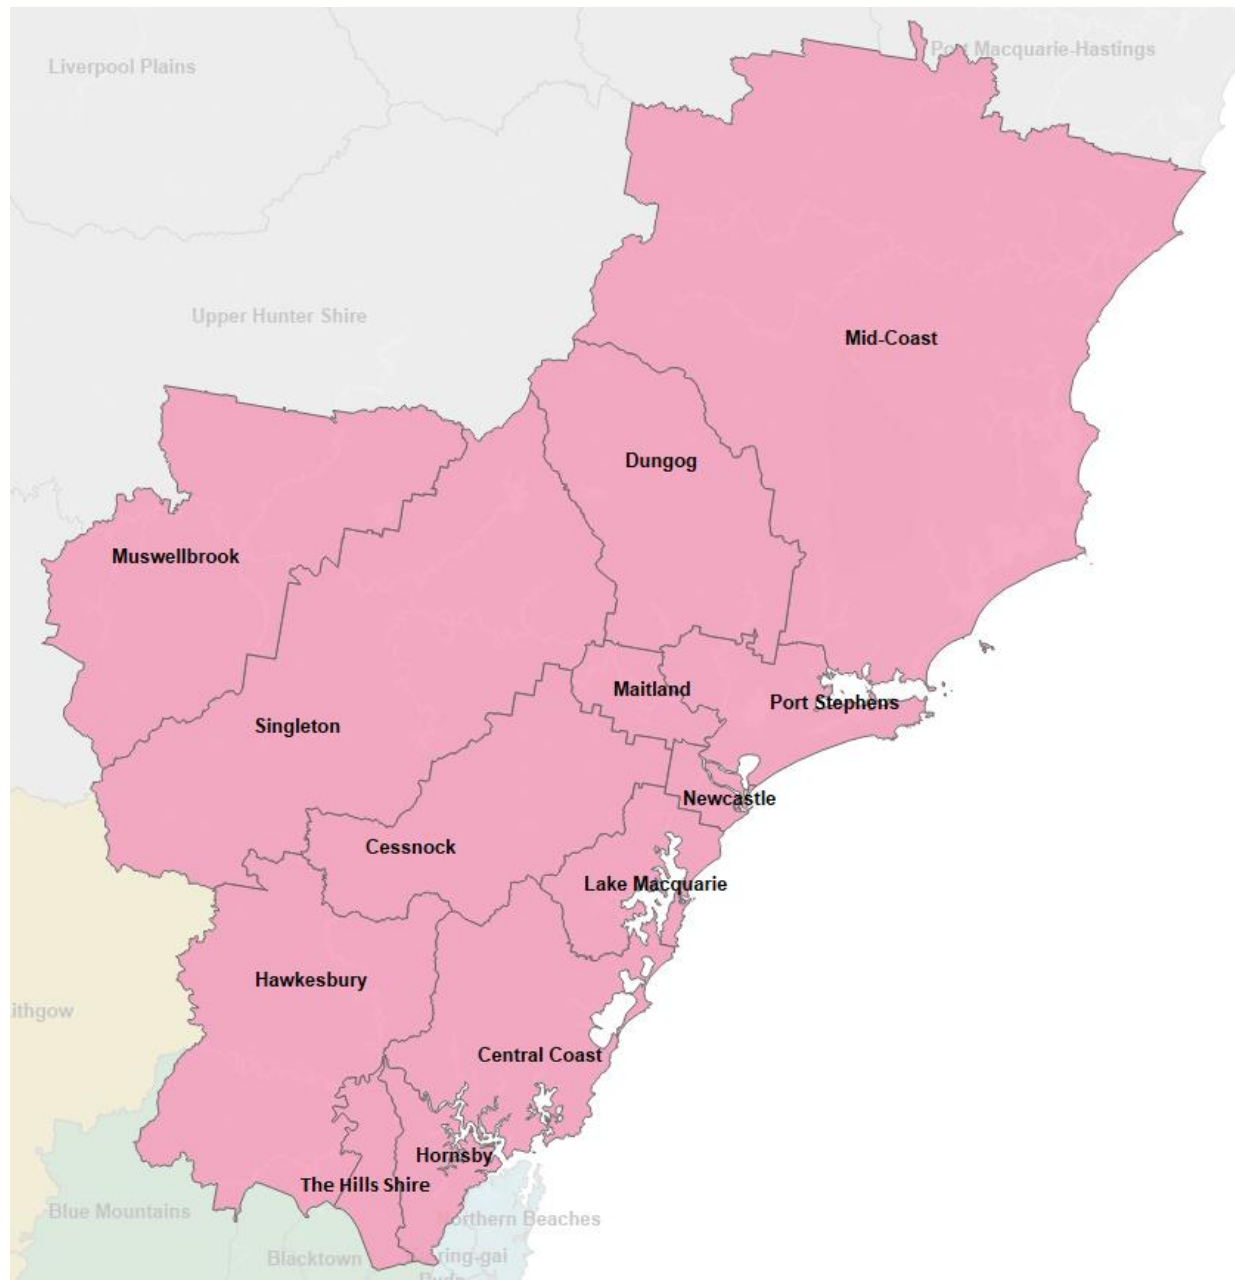

All Electoral Regions

Greater Sydney Metropolitan Area

Townsend

Fiona Simson

Harbour

Tim Trumper

Howe

Coral Taylor