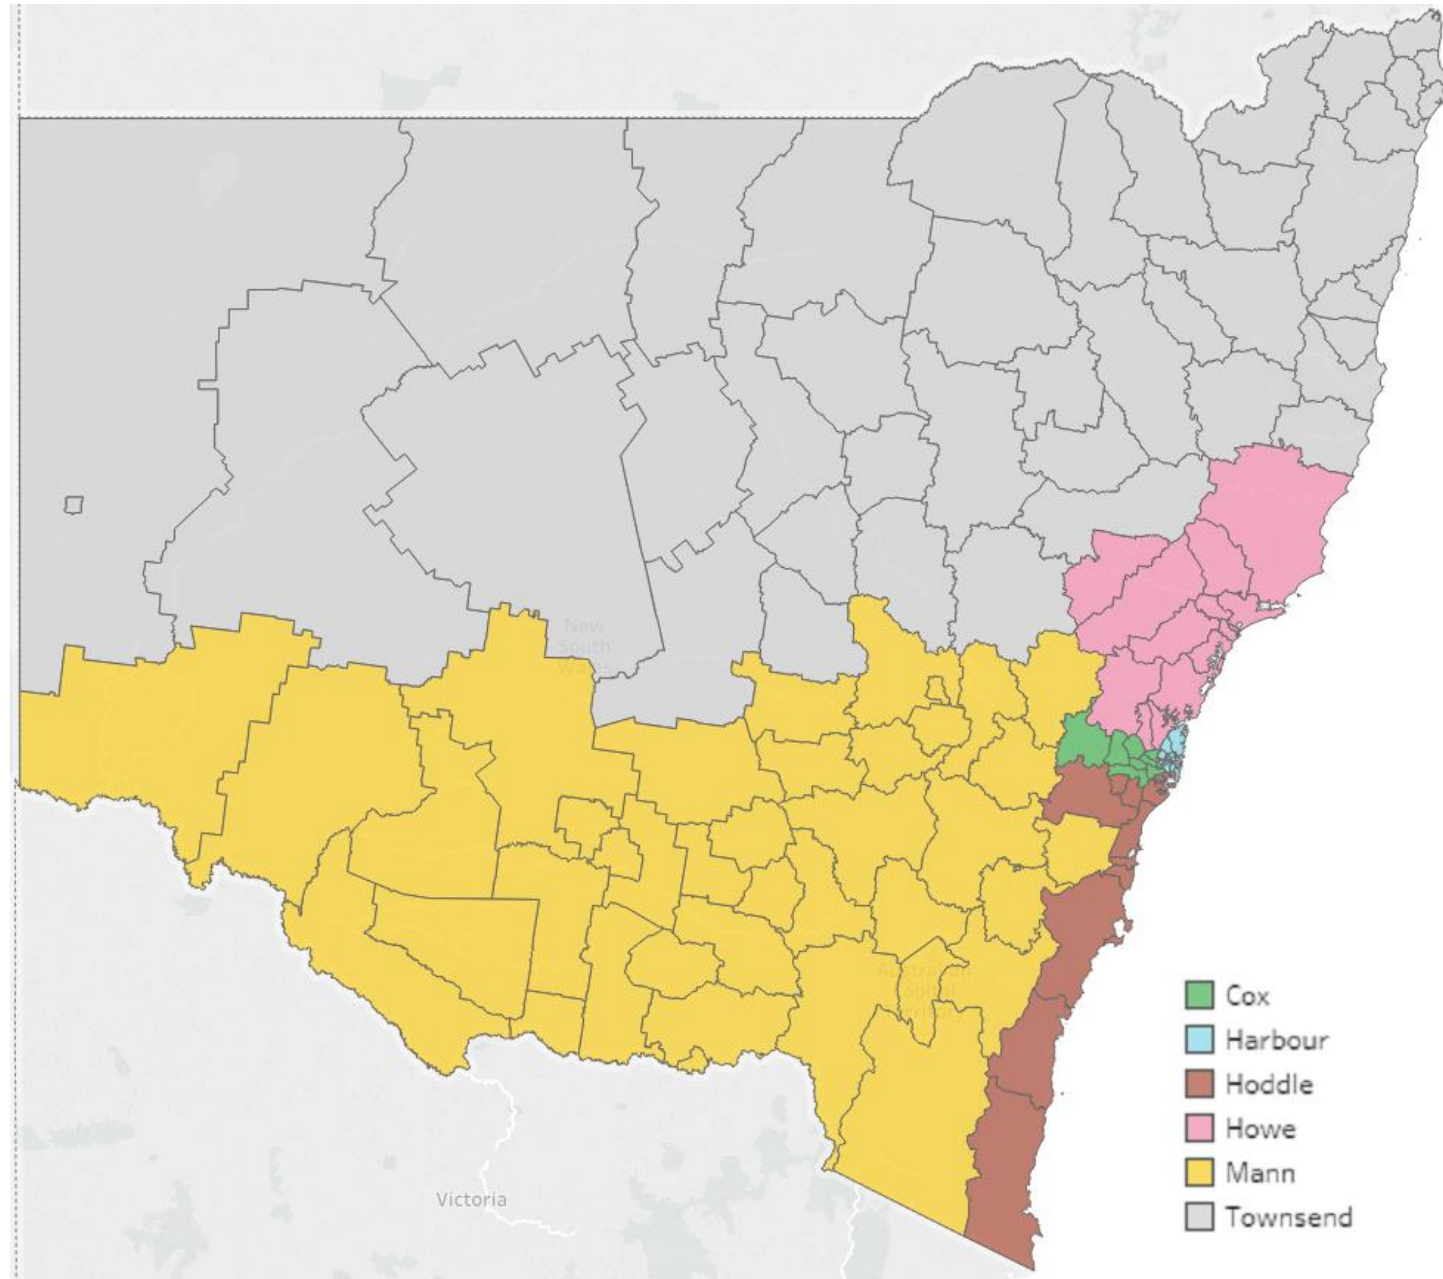

All Electoral Regions

Greater Sydney Metropolitan Area

Townsend

Fiona Simson

Harbour

Tim Trumper

Howe

Coral Taylor